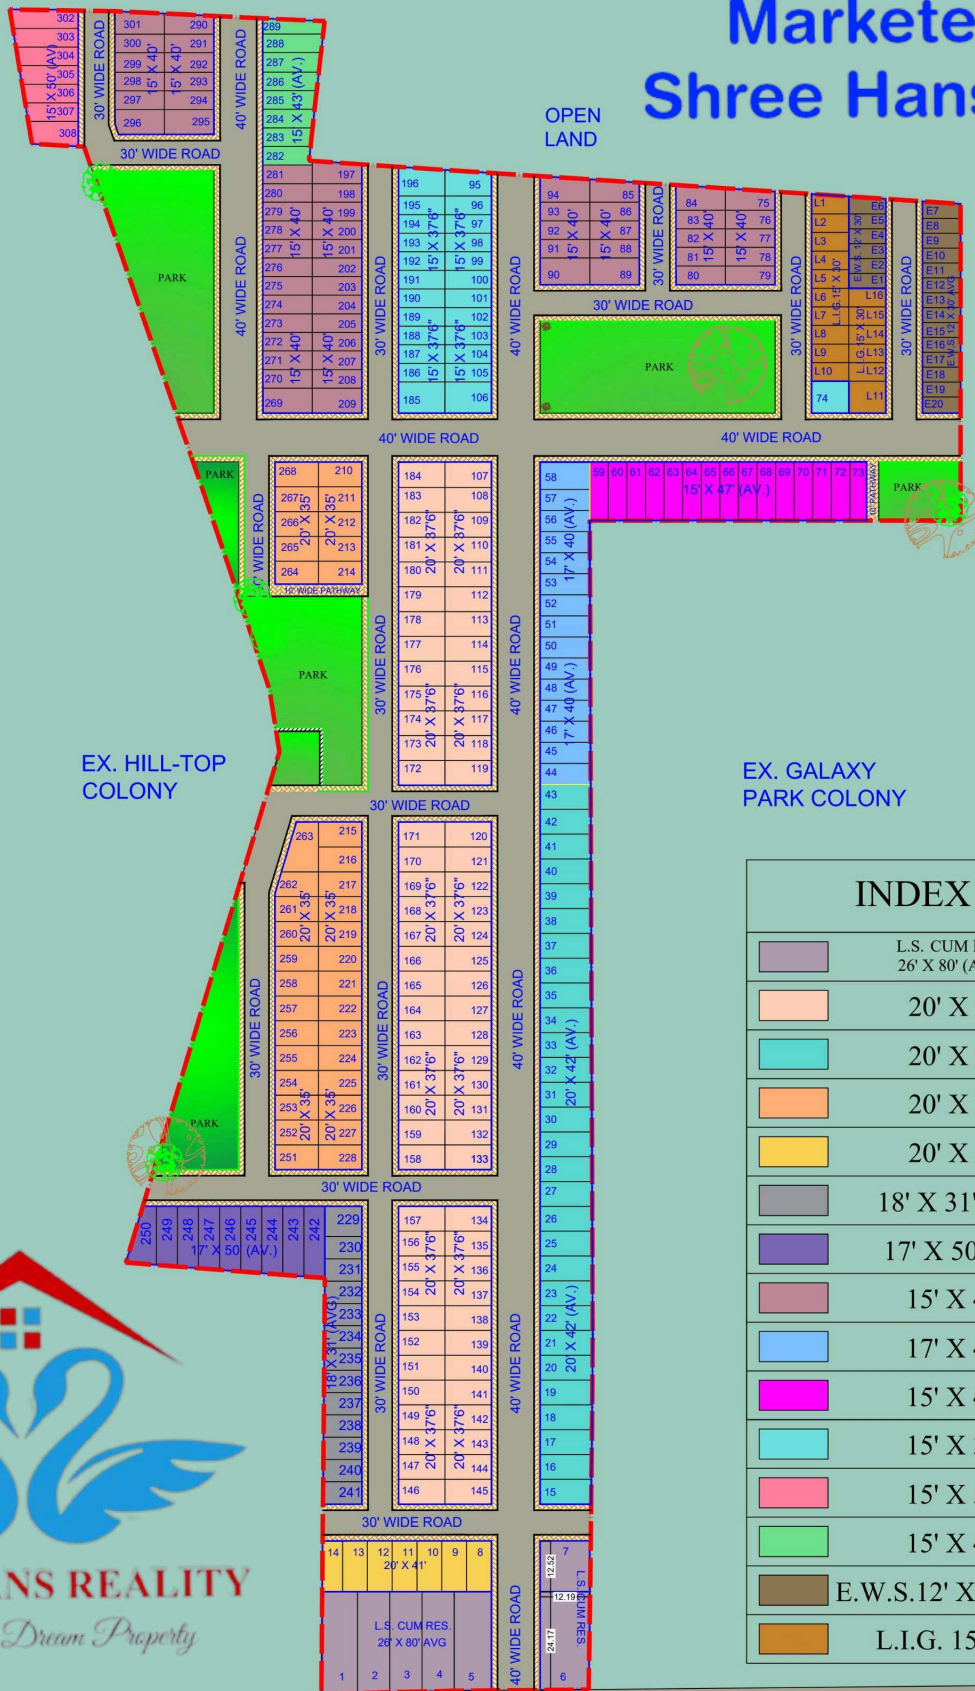

# SHASHWAT CORRIDOR

Marketed by :-  
**Shree Hans Realty**

EXISTING 100' WIDE ROAD

<< TO INDORE-UJJAIN ROAD

TO VILLAGE AMLIKHEDA >>