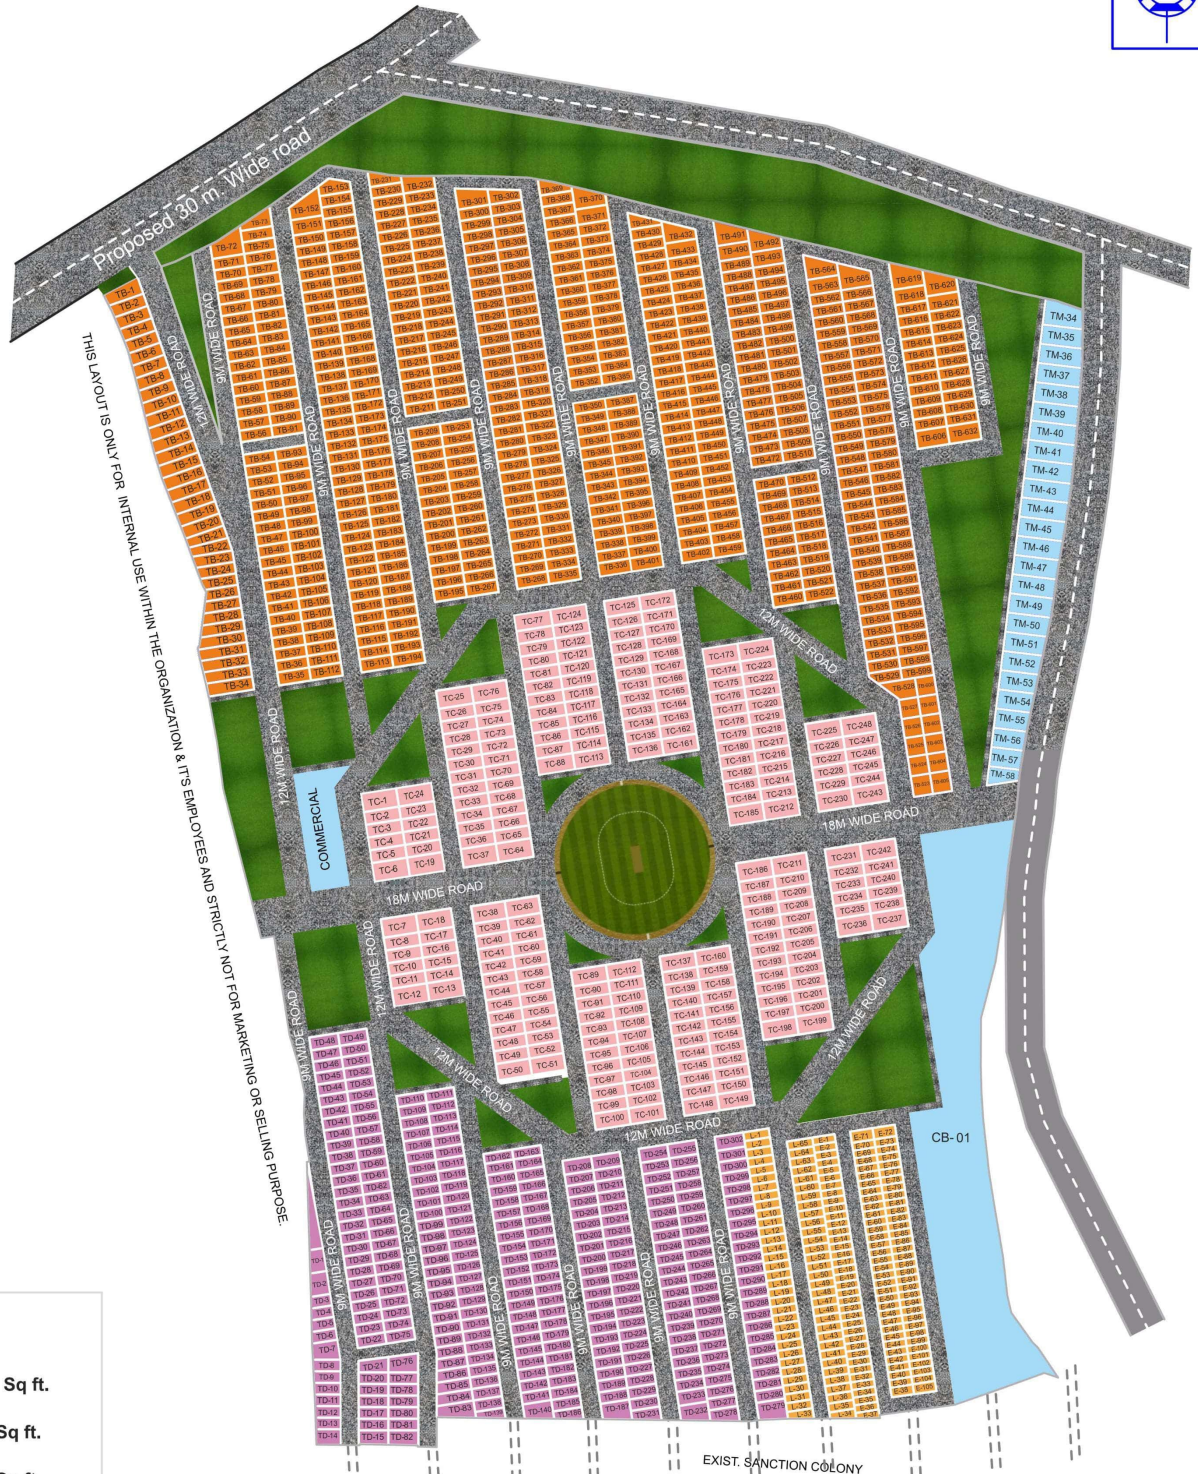

MASTER LAYOUT PANCHDERIYA

LEGENDS

- 1100 Sq ft.
- 900 Sq ft.
- 810 Sq ft.
- Commercial